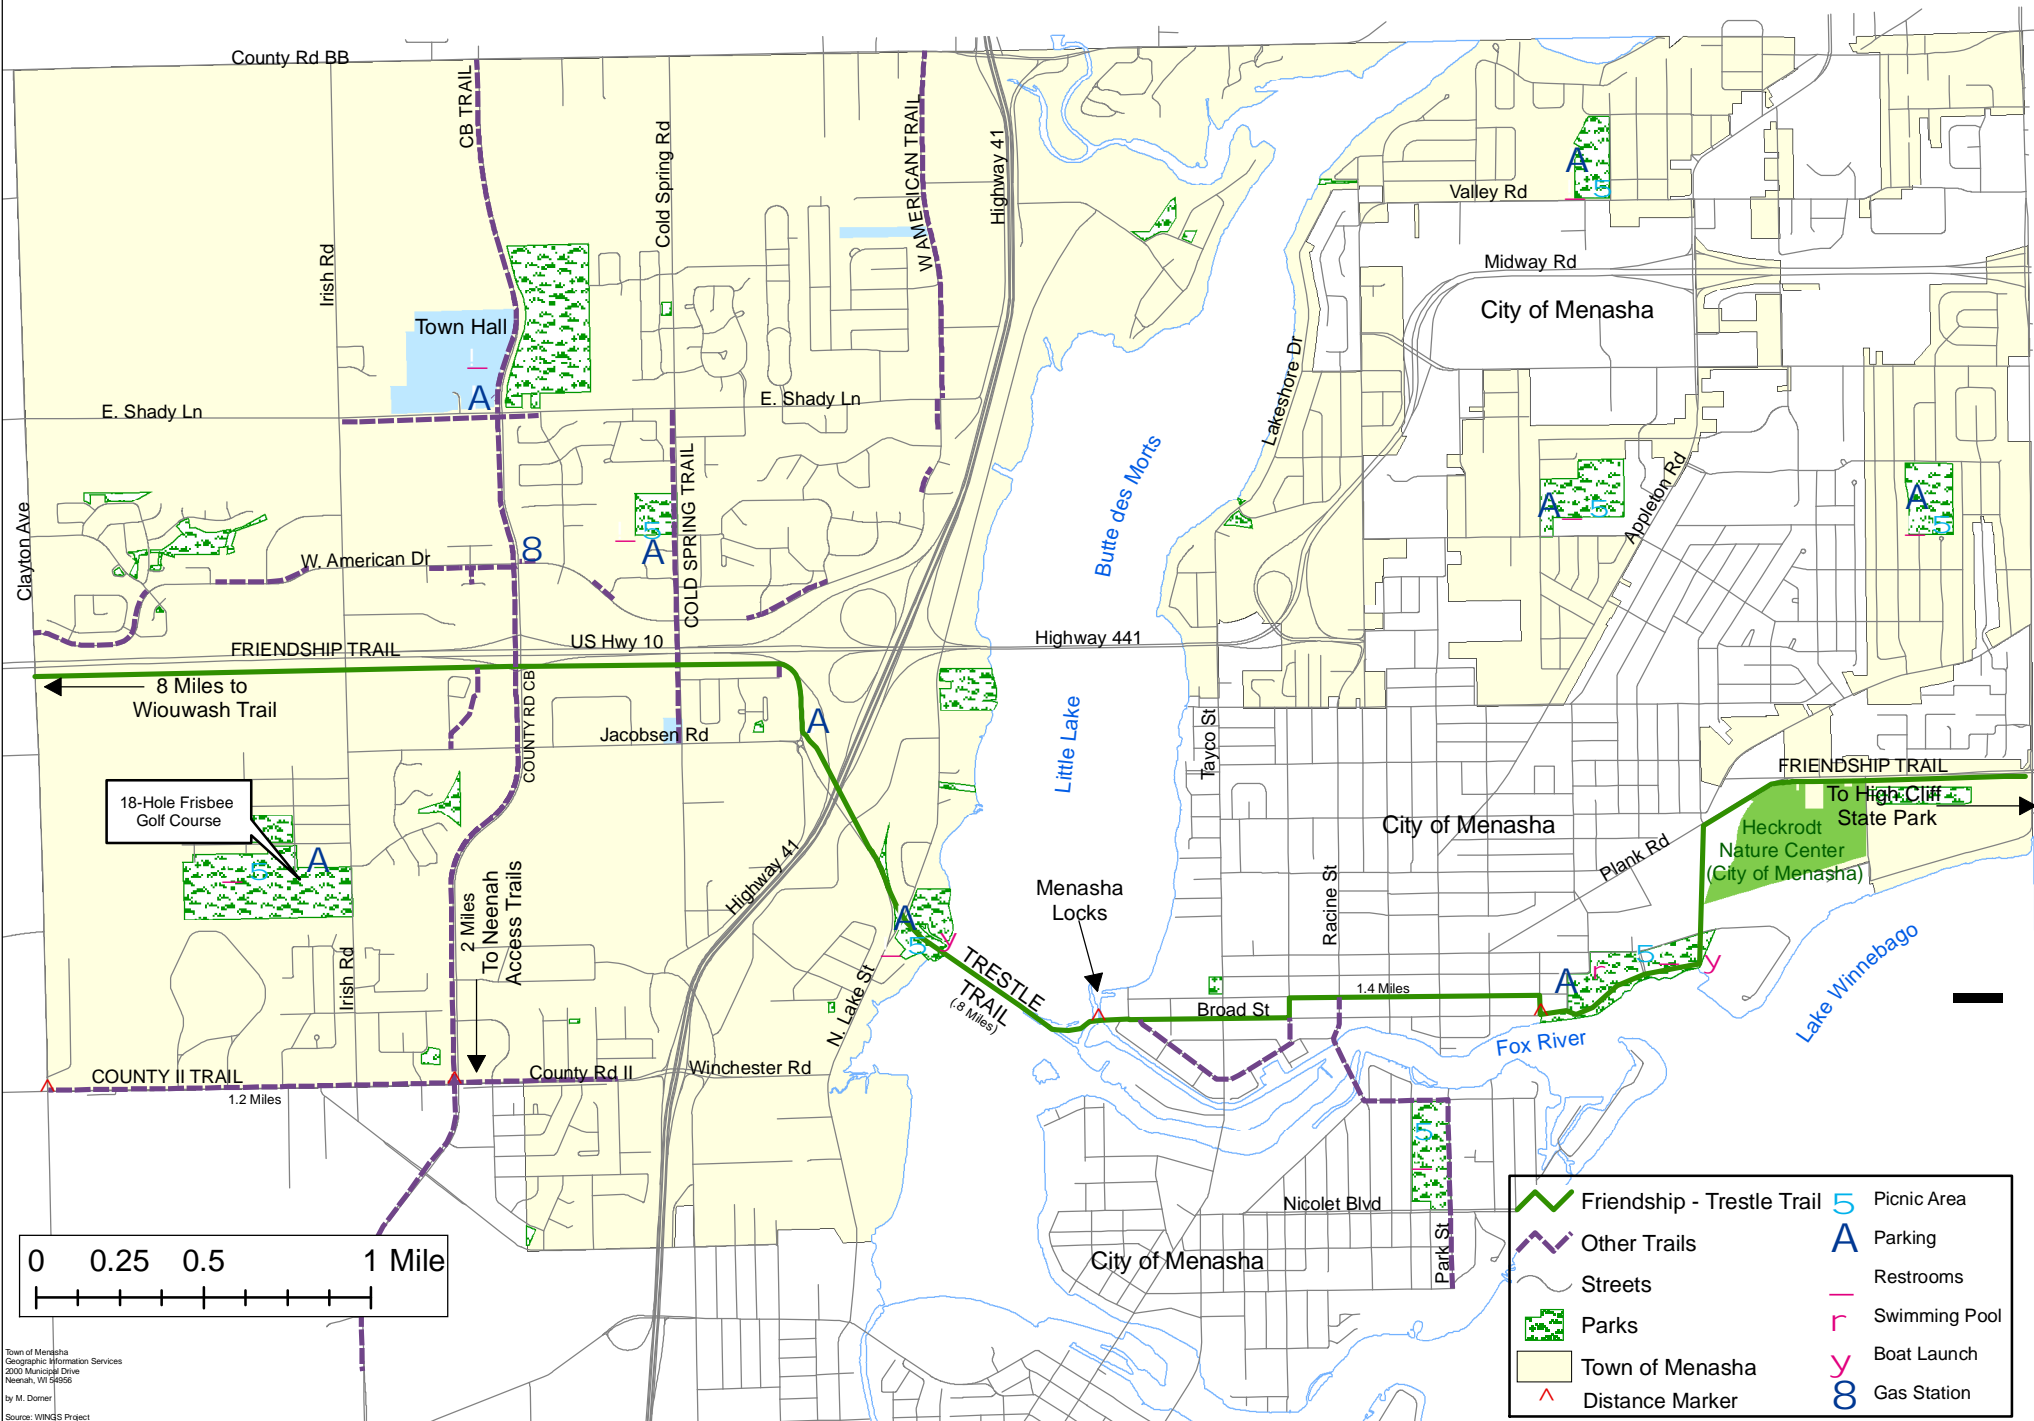

FRIENDSHIP - TRESTLE TRAIL IN THE CITY & TOWN OF MENASHA

	Friendship - Trestle Trail		Picnic Area
	Other Trails		Parking
	Streets		Restrooms
	Parks		Swimming Pool
	Town of Menasha		Boat Launch
	Distance Marker		Gas Station