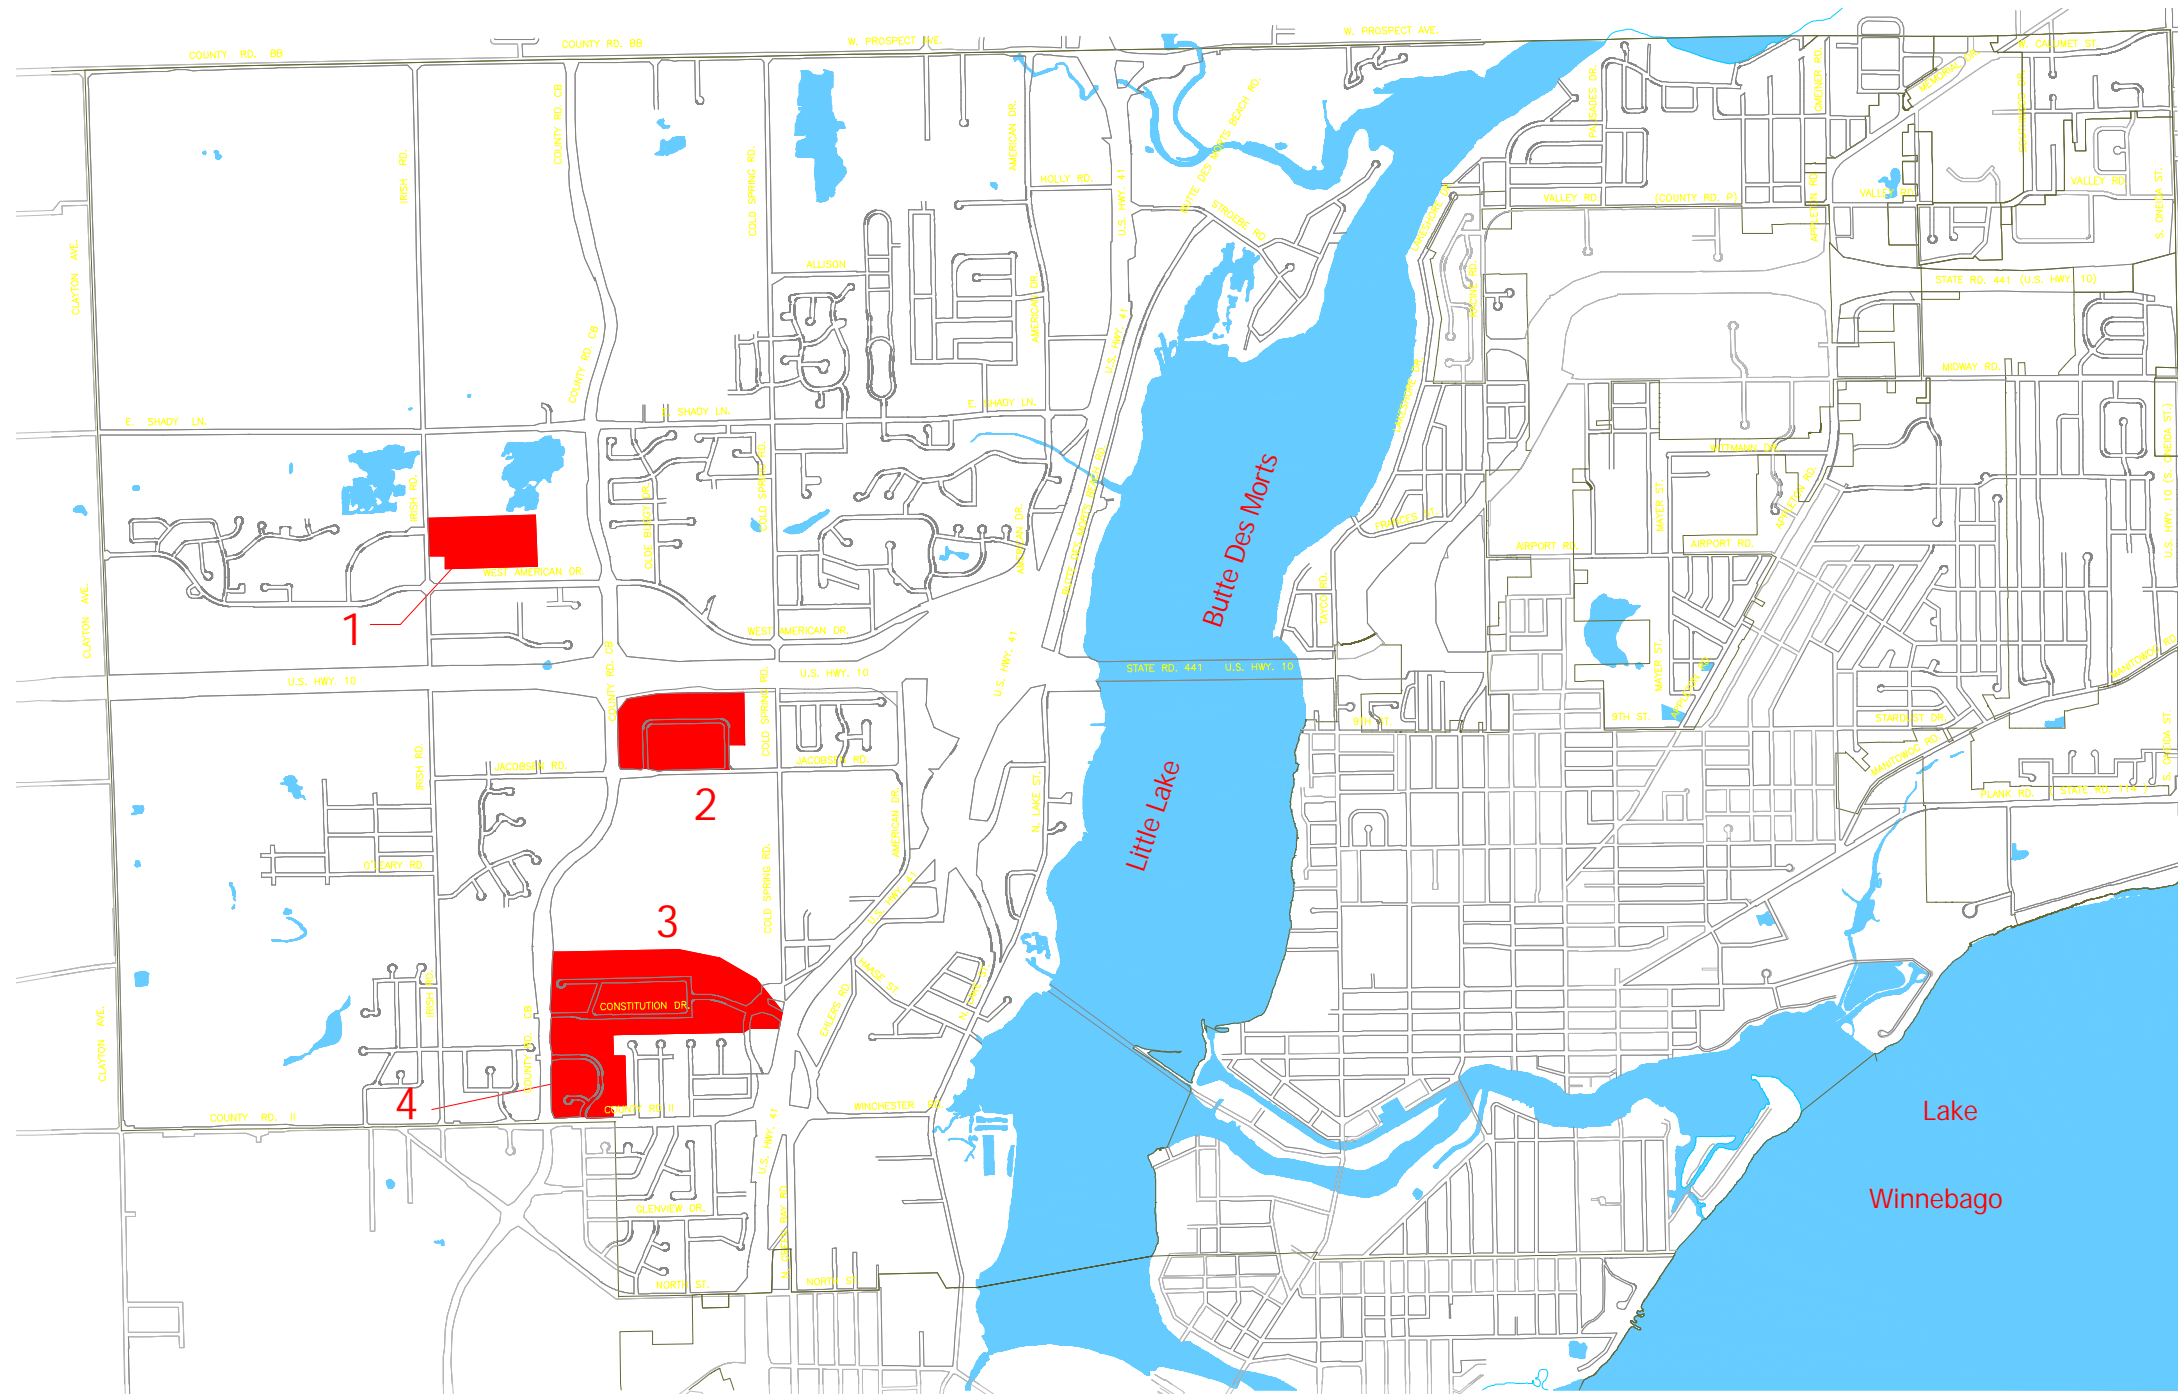

Town of Menasha

Industrial and Business Parks

Legend

Business Parks

1. Gateway Development

2. McMahon

3. All American

4. Parkside West

This base map was created by Winnebago County Planning/GIS Department. Winnebago County expressly disclaims all liability regarding fitness of the use of the information for other than Winnebago County business by the WINGS Project.