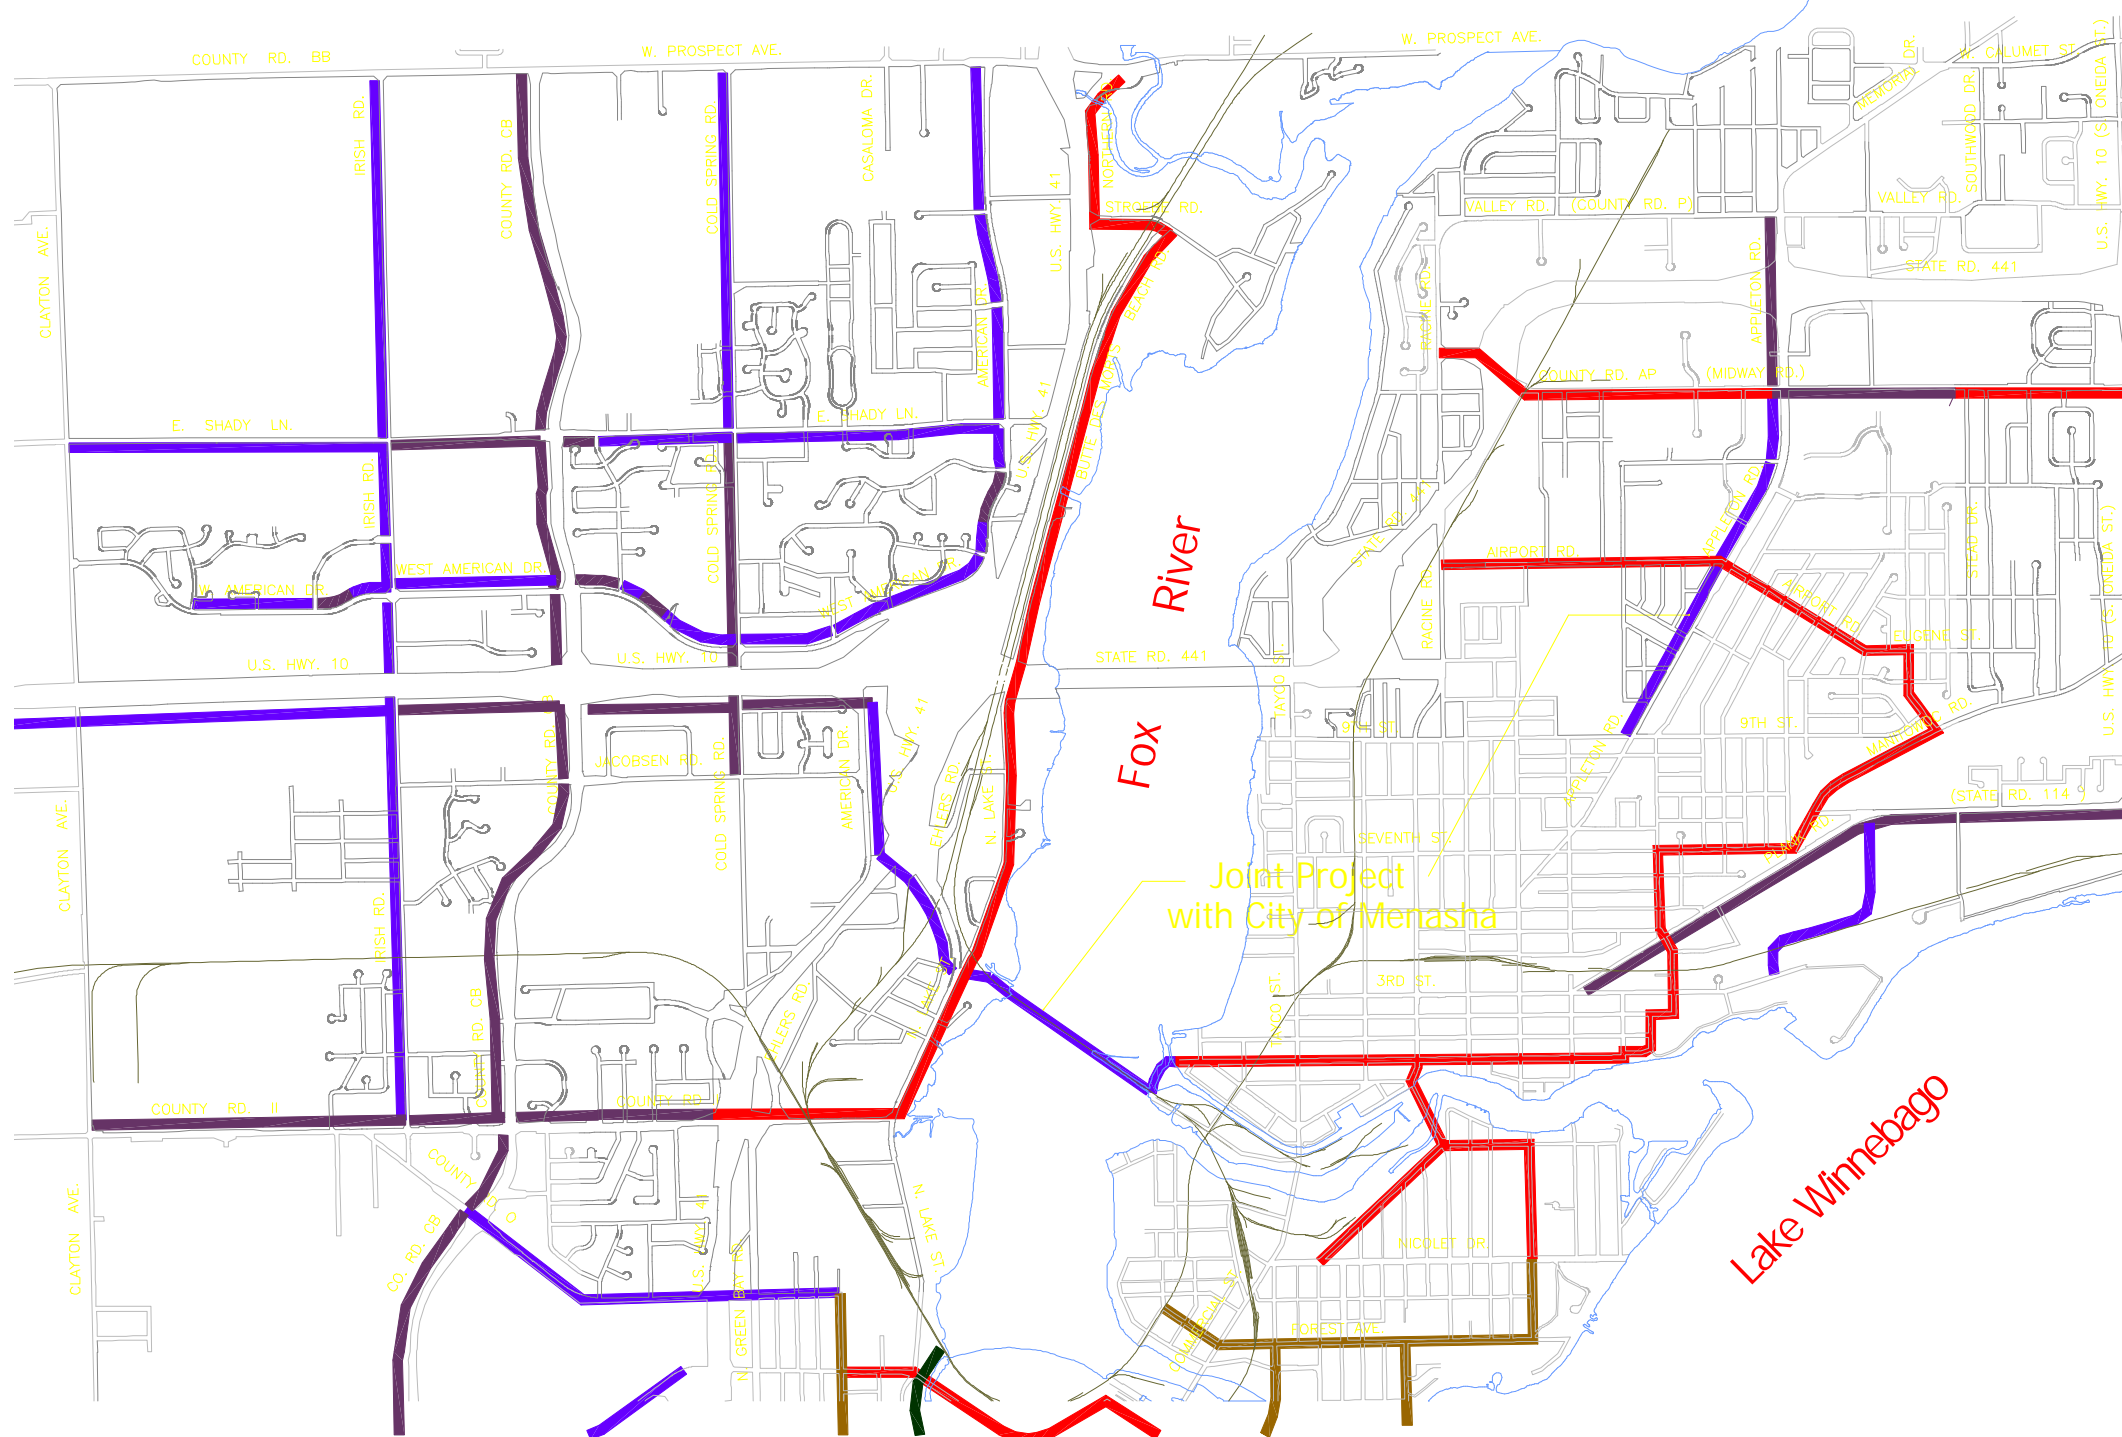

Town of Menasha

Multi-Use Trails and Bike Route

Legend

Existing Trails & Bike Routes

-  Bicycle (On Road)
-  Multi-use

Proposed Trails & Bike Routes

-  Bicycle (On Road)
-  Bicycle (Off Road)
-  Multi-use

-  Town Boundary
-  Canadian National Railroad
-  Waterways

This Transportation Map was funded in part from a grant provided by the Wisconsin Department of Administration with funds from the Wisconsin Department of Transportation.

This base map was created by Winnebago County Planning/GIS Department. Winnebago County expressly disclaims all liability regarding fitness of the use of the information for other than Winnebago County business by the WINGS Project.