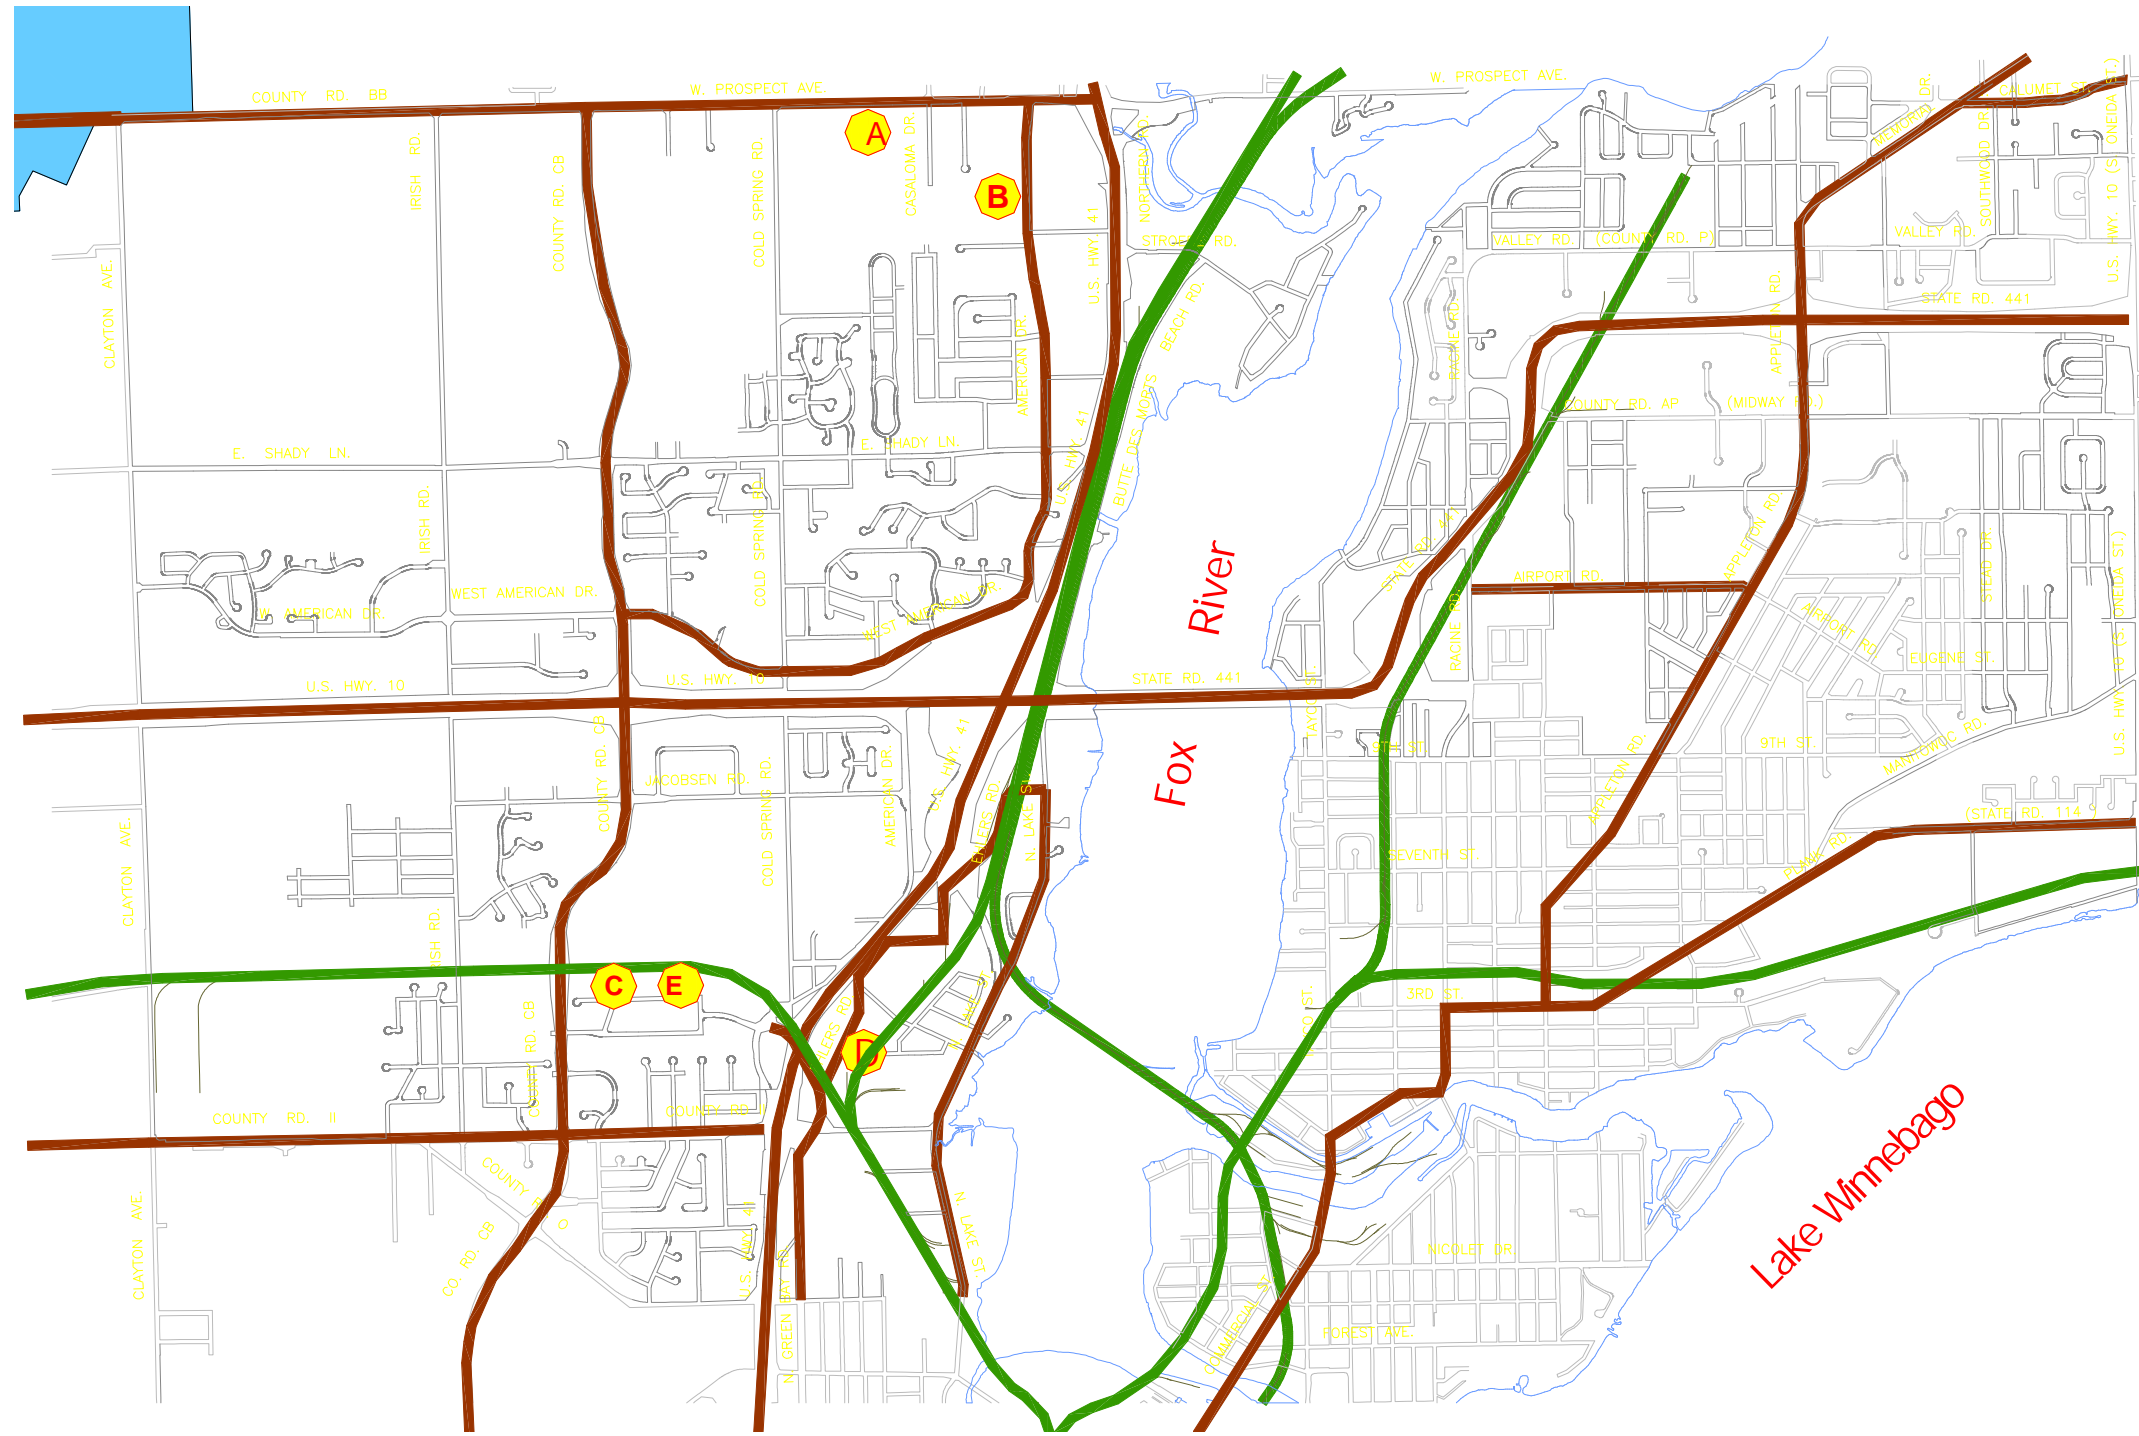

Town of Menasha

Airports, Railroads and Trucking

Legend

-  Outagamie County Regional Airport
-  Canadian National Railroad
-  Truck Routes
-  Trucking Companies/ Freight Terminals
-  Town Boundary
-  Waterways

This Transportation Map was funded in part from a grant provided by the Wisconsin Department of Administration with funds from the Wisconsin Department of Transportation.

This base map was created by Winnebago County Planning/GIS Department. Winnebago County expressly disclaims all liability regarding fitness of the use of the information for other than Winnebago County business by the WINGS Project.