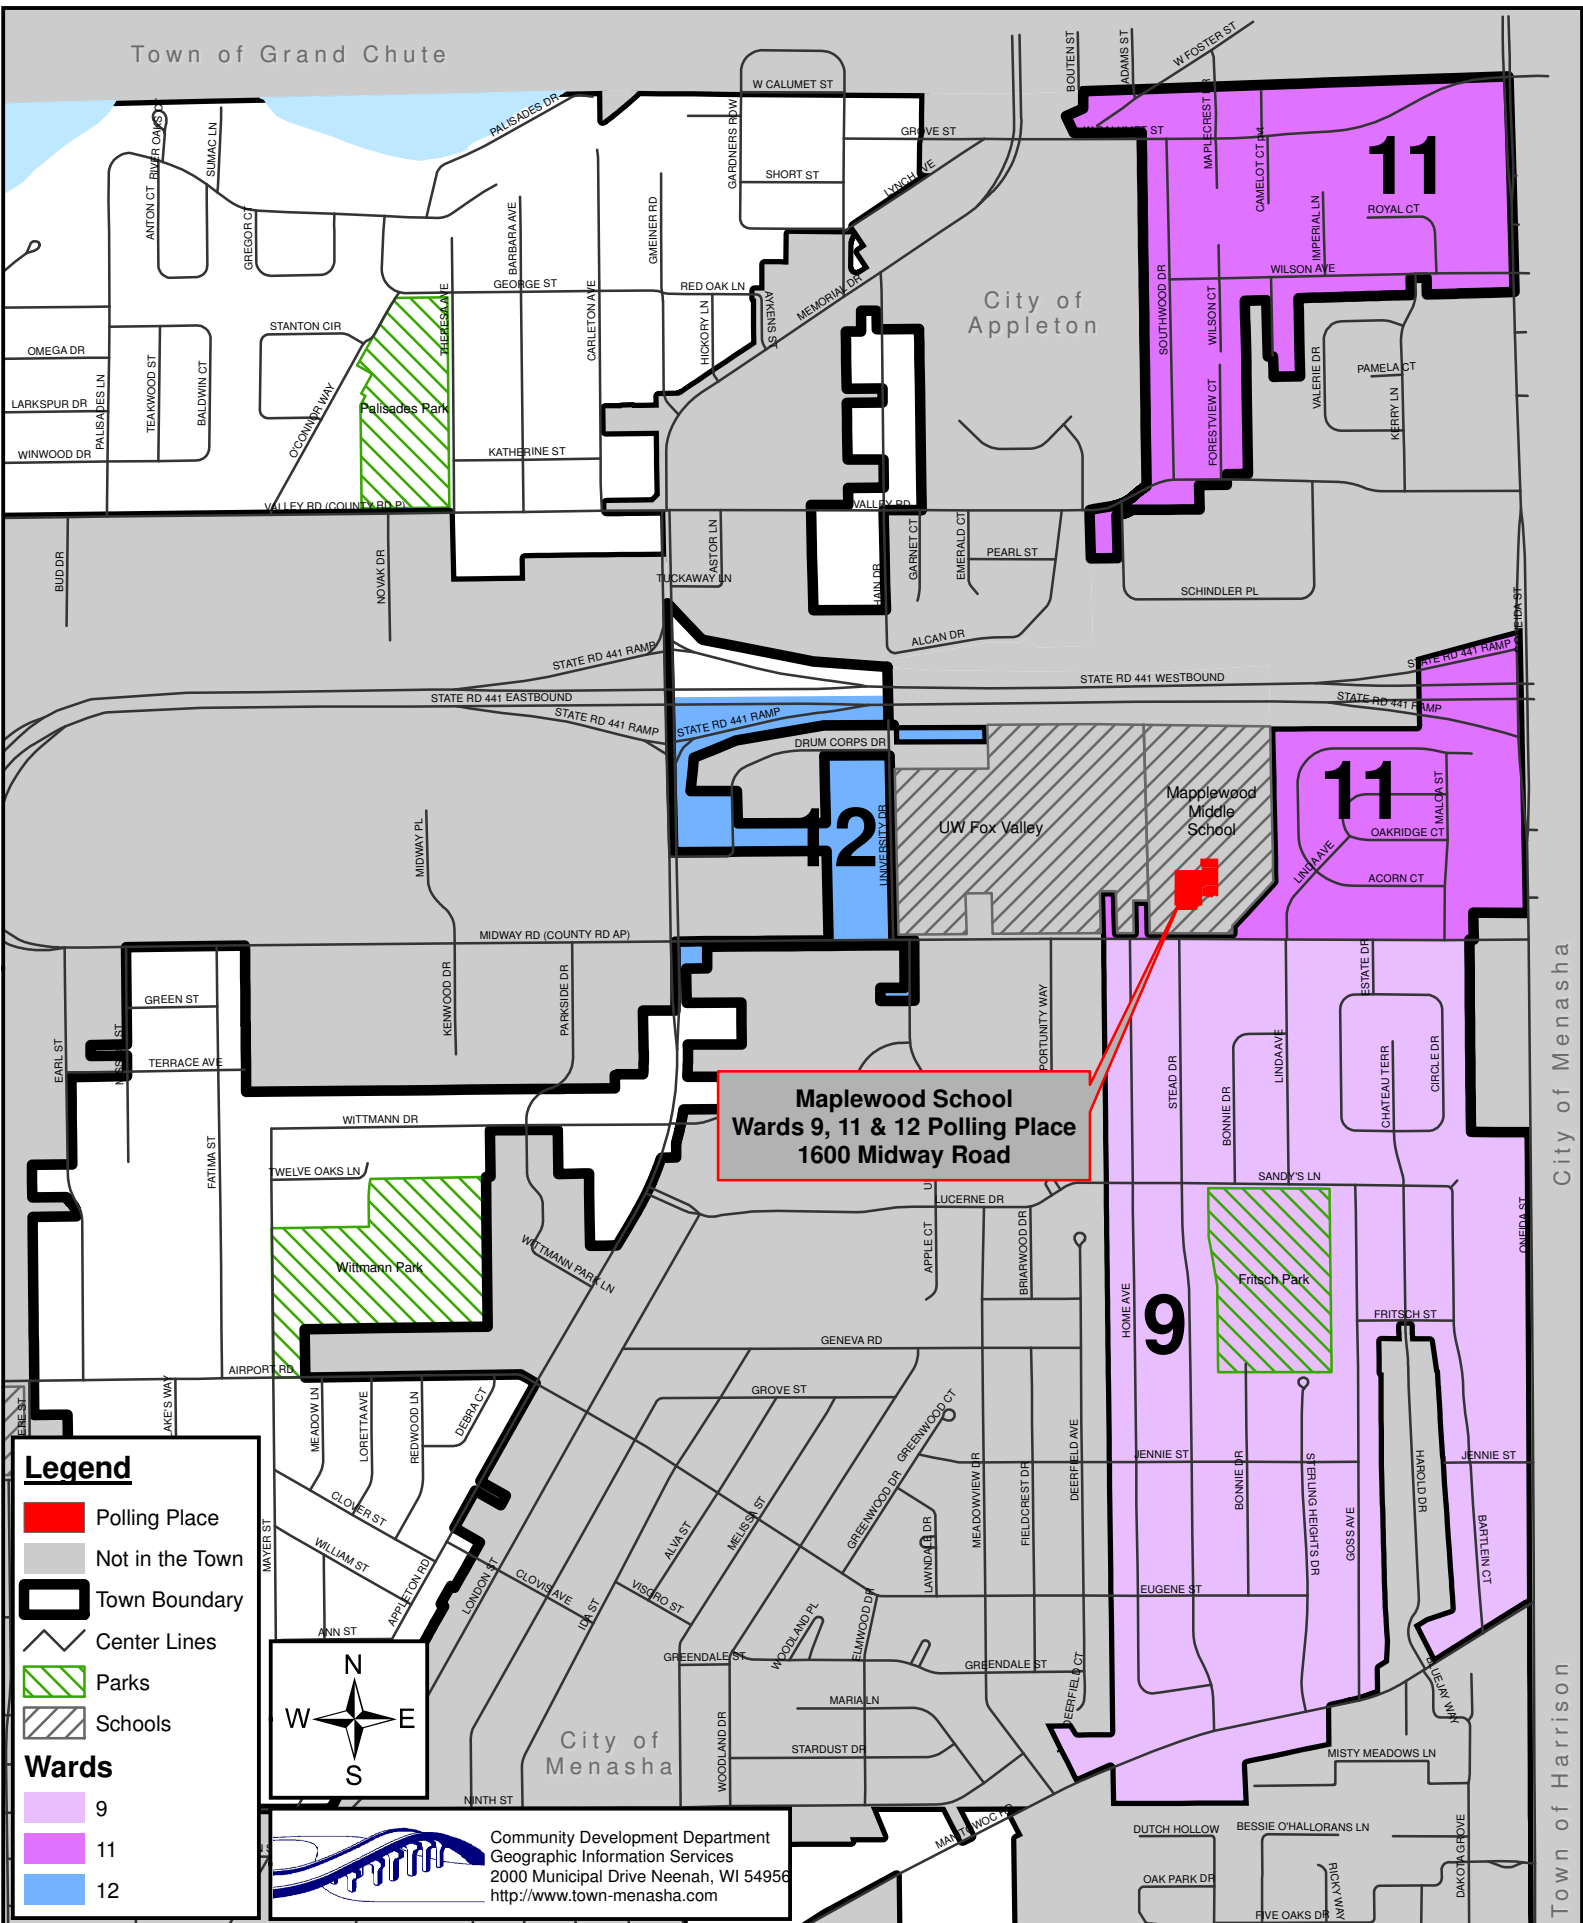

# Wards 9, 11 & 12

**Maplewood School  
Wards 9, 11 & 12 Polling Place  
1600 Midway Road**

**Legend**

- Polling Place
- Not in the Town
- Town Boundary
- Center Lines
- Parks
- Schools

**Wards**

- 9
- 11
- 12

Community Development Department  
Geographic Information Services  
2000 Municipal Drive Neenah, WI 54956  
<http://www.town-menasha.com>

City of Menasha  
Town of Harrison