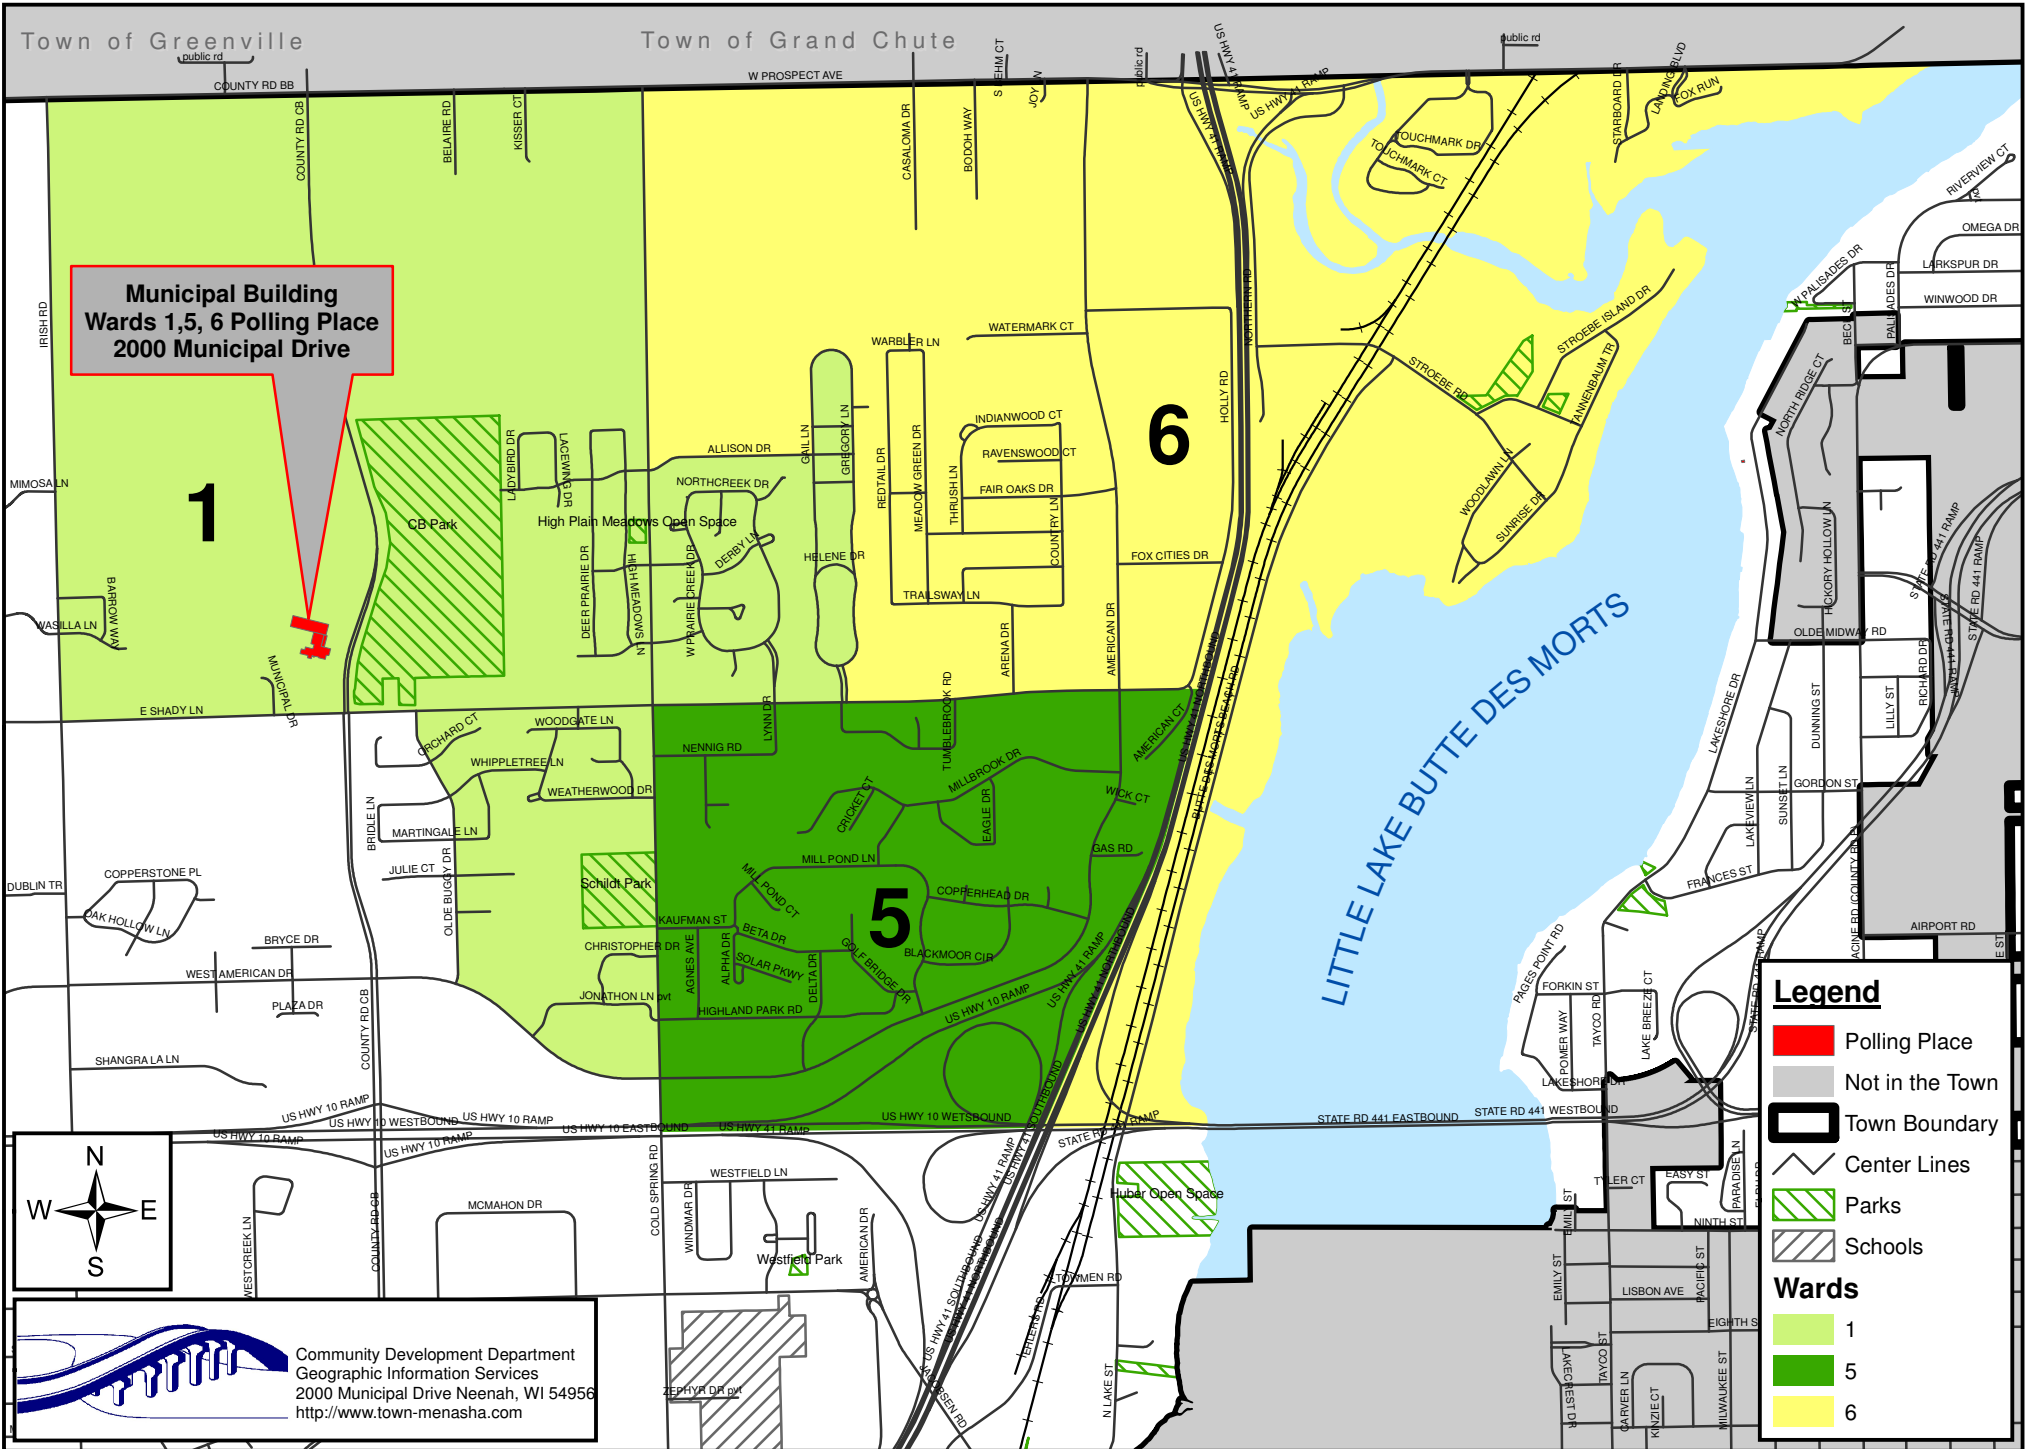

Wards 1, 5 & 6

**Municipal Building
Wards 1, 5, 6 Polling Place
2000 Municipal Drive**

Legend

- Polling Place
- Not in the Town
- Town Boundary
- Center Lines
- Parks
- Schools

Wards

- 1
- 5
- 6

Community Development Department
Geographic Information Services
2000 Municipal Drive Neenah, WI 54956
<http://www.town-menasha.com>